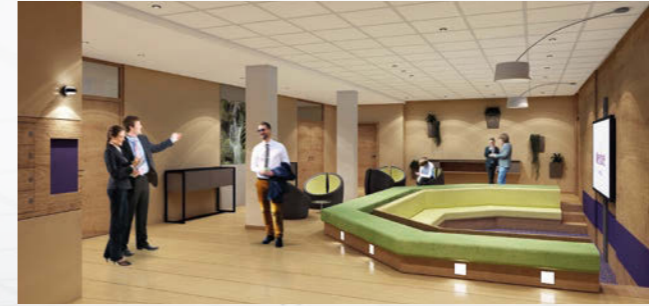

We want to encourage conversations which genuinely benefit those who take part. Our **LERN & DENKER werkStadt** offers space for intensive discussions in small, changeable groups with opportunities for an open and creative exchange of ideas. Put together your own training world where a new stimulus is generated under ideal conditions – with superb meeting facilities and revolutionary multimedia equipment. Look forward to a great productive meeting with high-speed Wi-Fi, big interactive touchscreen monitors, touch-sensitive tables that allow editable digital input, a digicam and a high-quality sound system. Personalise your breaks – with outdoor activities, a relaxing massage or some superb catering in a pleasant lounge atmosphere.

For the body and the mind.

Recharge your batteries and relax in our Fitness and Wellness Zone. The **ENERGIEBAR** has a range of snacks and refreshments for you, and a massage or some cycling will help you regain a good balance between the body and the mind. Our professional meeting service will turn your conference into a nicely rounded and successful event.